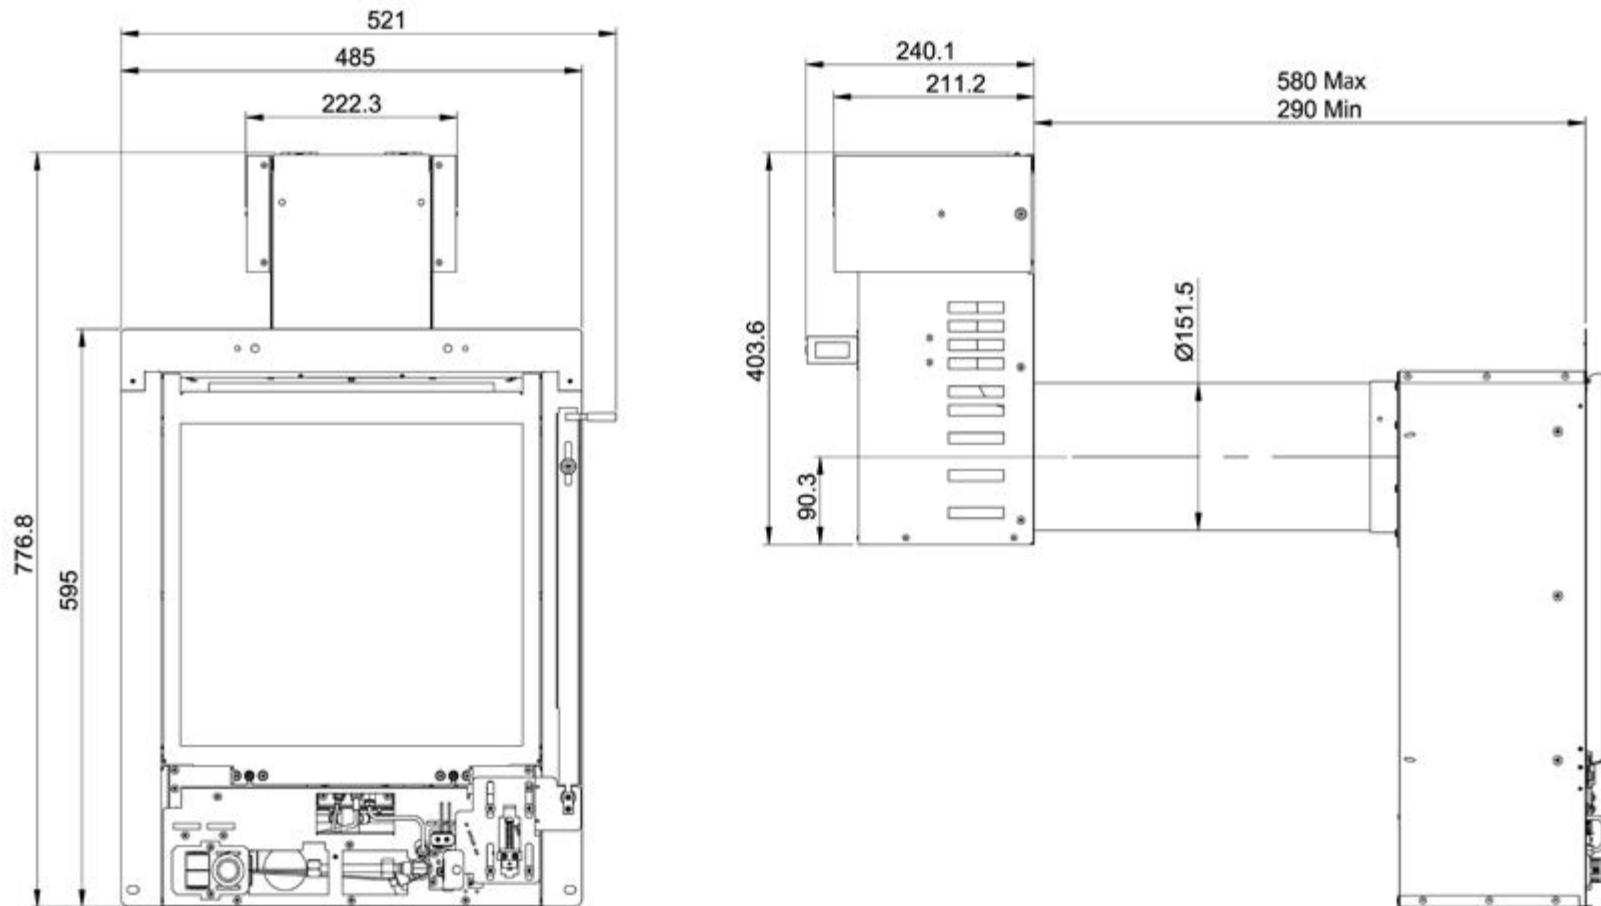

16" CALLEOS GAS - BALANCED FLUE

TECHNICAL - LINE DRAWING

ELGIN & HALL[®]
BRITISH MADE

WWW.BEMODERN.COM/ELGIN-AND-HALL