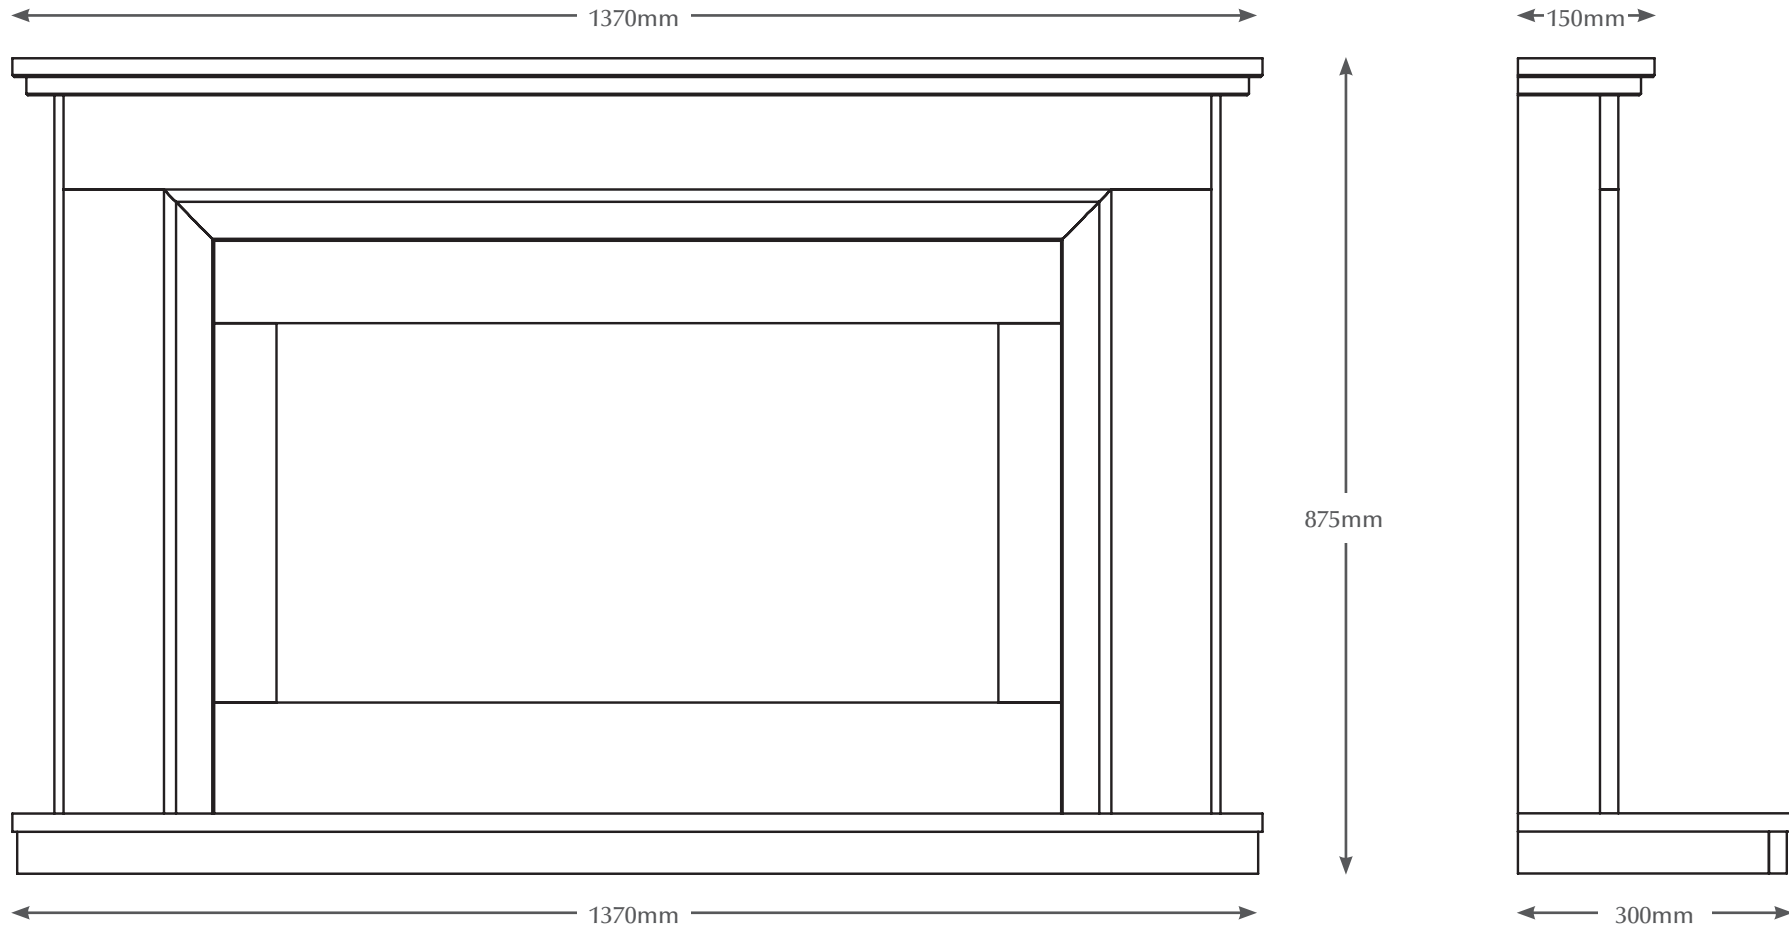

54" ADELE

TECHNICAL - LINE DRAWING

ELGIN & HALL[®]
BRITISH MADE

WWW.BEMODERN.COM/ELGIN-AND-HALL