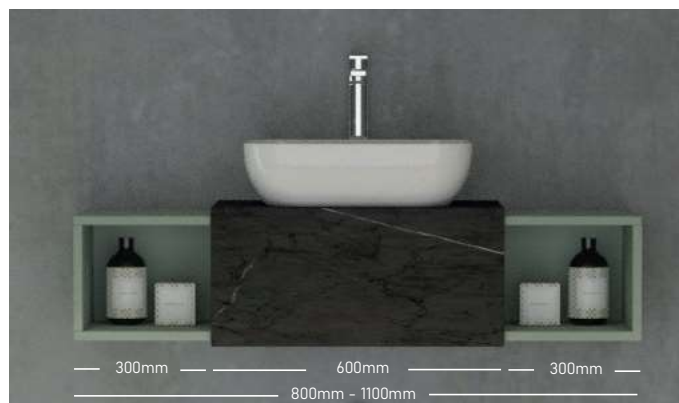

# BASIN UNIT

LATITUDE 800MM - 1100MM VANITY UNIT  
X2 300MM STORAGE BOXES

800/  
1100

### Countertop Finish Options

Black Marble

White Marble

### DIMENSIONS (MM):

Storage Boxes (W)300mm x (H)255mm x (D)350mm  
Countertop (W)600mm x (H)285mm x (D)365mm

Storage Box Finish	Countertop Finish	Code
● Sage Green	Black Marble	LATBSUBMV1
● Sage Green	White Marble	LATBSUWMV1
● Dust Grey	Black Marble	LATBSUBMV1
● Dust Grey	White Marble	LATBSUWMV1