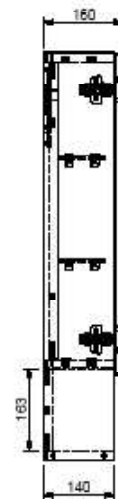

DIMENSIONS (MM):

DOOR STYLE:

External Finish	Internal Finish	Code
● Cashmere	Natural Oak	CAL6MWUNO
● Cashmere	Pearl Grey	CAL6MWUPG
● Midnight Mist	Natural Oak	CAL6MWUNO
● Midnight Mist	Pearl Grey	CAL6MWUPG
● Indigo	Natural Oak	CAL6MWUNO
● Indigo	Pearl Grey	CAL6MWUPG

— est. 1964 —