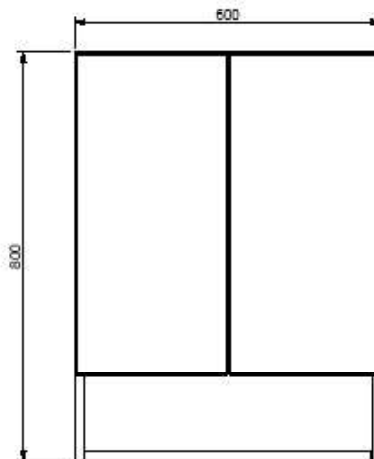

DIMENSIONS (MM):

DOOR STYLE:

External Finish	Internal Finish	Code
● Cashmere	Natural Oak	CAL6MWUNO
● Cashmere	Pearl Grey	CAL6MWUPG
● Midnight Mist	Natural Oak	CAL6MWUNO
● Midnight Mist	Pearl Grey	CAL6MWUPG
● Indigo	Natural Oak	CAL6MWUNO
● Indigo	Pearl Grey	CAL6MWUPG

— est. 1964 —