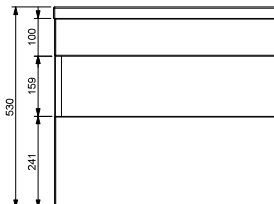

BASIN UNIT

CALIBRE SINGLE DRAWER BASIN UNIT

600

SPECIFICATION

- 18mm thick cabinet materials used throughout including back panel
- Matching pressed sides & front panels for perfect colour match.
- Handle-less design - Pull top of drawer to open.
- Soft-close drawers.
- Cabinets are supplied fully assembled.
- Includes a pair of suspension brackets and fixing plates, Wall fixings not included.
- Installation instructions supplied with product.
- Selection Basin / Worktops available
- Removable feature panels to gain easy access to pipes.
- Additional handle choices if required.

External Finish Options

DIMENSIONS (MM):

Internal Finish Options

DOOR STYLE:

Horizontal Fluted

Plain

External Finish	Internal Finish	Fluted	Plain
● Cashmere	Natural Oak	CA6SDUNOF/EXT	CA6SDUNOS/EXT
● Cashmere	Pearl Grey	CA6SDUPGF/EXT	CA6SDUPGS/EXT
● Midnight Mist	Natural Oak	CA6SDUNOF/EXT	CA6SDUPGS/EXT
● Midnight Mist	Pearl Grey	CA6SDUPGF/EXT	CA6SDUPGS/EXT
● Indigo	Natural Oak	CA6SDUNOF/EXT	CA6SDUNOS/EXT
● Indigo	Pearl Grey	CA6SDUPGF/EXT	CA6SDUPGS/EXT