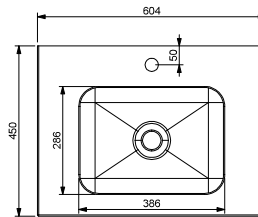

BASIN UNIT

CALIBRE SINGLE DRAWER BASIN UNIT

600

SPECIFICATION

- 18mm thick cabinet materials used throughout including back panel
- Matching pressed sides & front panels for perfect colour match.
- Handle-less design - Pull top of drawer to open.
- Soft-close drawers.
- Cabinets are supplied fully assembled.
- Includes a pair of suspension brackets and fixing plates, Wall fixings not included.
- Installation instructions supplied with product.
- Selection Basin / Worktops available
- Removable feature panels to gain easy access to pipes.
- Additional handle choices if required.

External Finish Options

DIMENSIONS (MM):

Internal Finish Options

DOOR STYLE:

Horizontal Fluted

Plain

External Finish	Internal Finish	Fluted	Plain
● Cashmere	Natural Oak	CA6SDUNOF/EXT	CA6SDUNOS/EXT
● Cashmere	Pearl Grey	CA6SDUPGF/EXT	CA6SDUPGS/EXT
● Midnight Mist	Natural Oak	CA6SDUNOF/EXT	CA6SDUPGS/EXT
● Midnight Mist	Pearl Grey	CA6SDUPGF/EXT	CA6SDUPGS/EXT
● Indigo	Natural Oak	CA6SDUNOF/EXT	CA6SDUNOS/EXT
● Indigo	Pearl Grey	CA6SDUPGF/EXT	CA6SDUPGS/EXT