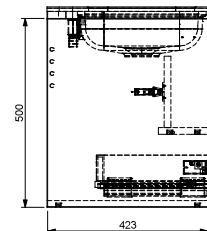

Internal Finish Options